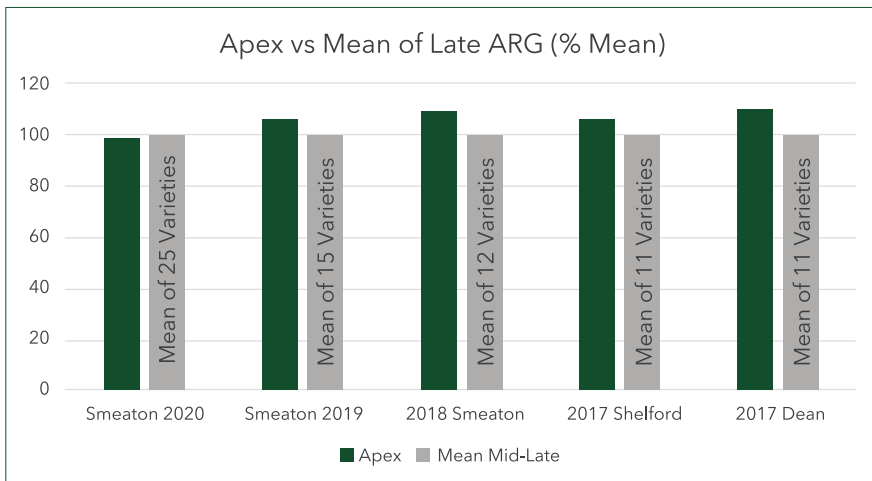

- Selected for and grown in Australia
- High early vigour and Winter feed production
- Late maturity allows for late season production
- Tested in Australia since 2017

## SOWING TIPS

Early sowing allows varieties to express their potential and achieve high growth rates during winter.

Sow at 25-30kg/ha alone or 5-15kg/ha when a component of a pasture blend.

Sow seed no deeper than 1cm into a fine but firm seed bed.

Sow into bared ground if direct drilling.

A light harrow and roll may help to improve germination.

Suitable for over sowing into an established stand.

Pasture productivity is directly related to successful plant establishment.

Bred by DSV, Germany and tested in Australia by AGF Seeds; APEX is a late (tetila + 11 days to heading) Tetraploid Annual Ryegrass with outstanding winter growth. Apex seed is grown and processed in Australia.