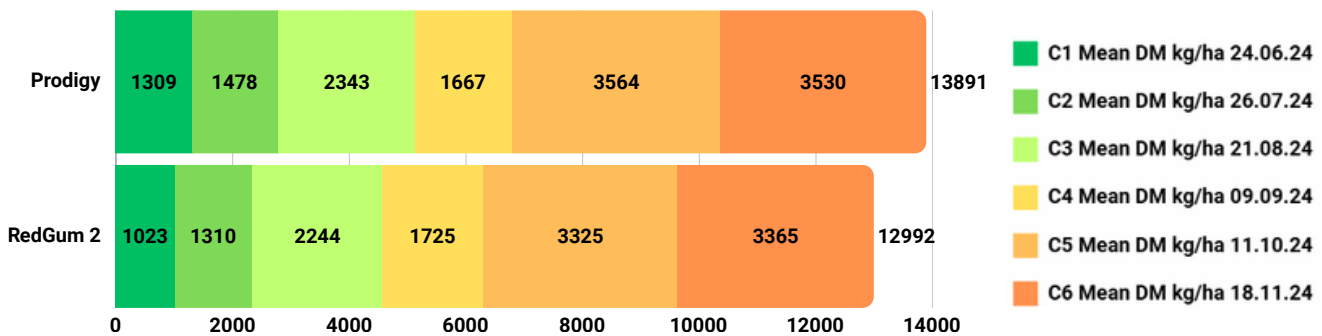

Prodigy

Tetraploid Annual Italian Ryegrass

Key Features

- Late season quality
- High Winter production
- High seedling vigour

Prodigy ryegrass, bred by AGF Seeds in Australia, is an annual tetraploid variety with exceptional seedling vigour, very late heading, and high leaf quality.

It provides valuable forage from early winter through to late in the growing season and enables excellent pasture utilisation, silage production, and hay quality during the spring and summer months. Perfect for medium to high input Dairy, sheep and beef systems where the highest performing annual pastures are required. Prodigy was selectively bred from plants that showed the potential to provide a second year of growth where conditions allow.

Prodigy's fit is on farms that can utilise its high potential. When compared to a solid grass like RedGum 2 it is clear that Prodigy provides a significantly more feed and goes later into the season. Truly a grass that will provide exceptional results if conditions allow.

#1
Annual Ryegrass for Summer Seasonal Performance - FVI 2026

Below: Dry Matter Yield (kg/ha) results of Prodigy and RedGum 2 in the 2024 AGF Seeds Annual Ryegrass Trial in Smeaton