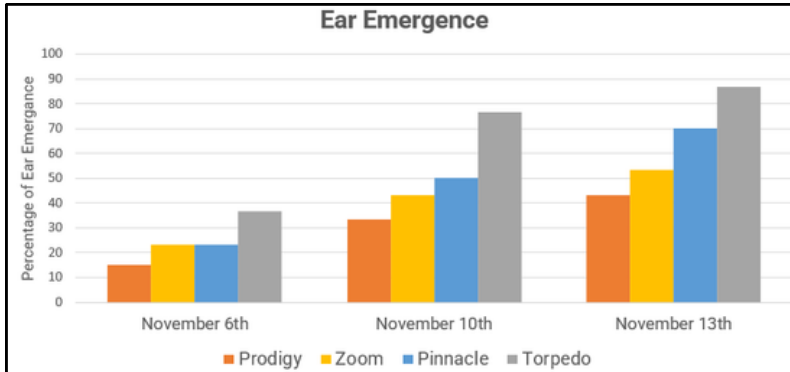

Prodigy's fit is on farms that can utilise its high potential. When compared to a solid grass like RedGum 2 it is clear that Prodigy provides a significantly more feed and goes later into the season. Truly a grass that will provide exceptional results if conditions allow.

#1
Annual Ryegrass for Summer Seasonal Performance - FVI 2026

Below: Dry Matter Yield (kg/ha) results of Prodigy and RedGum 2 in the 2024 AGF Seeds Annual Ryegrass Trial in Smeaton

Below: A sea of Prodigy ryegrass in Gippsland 2025

Maturity

Very late maturity. In the AGF Seeds 2023 Heading Date Trial (table shown below) in Smeaton, Victoria, Prodigy showed very late ear emergence with great scoring compared to other late season commercial comparators.